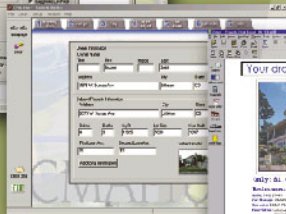

CMA Subject Property