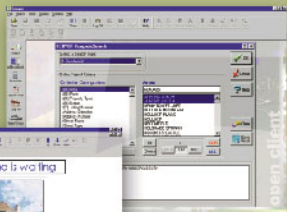

Search Screen