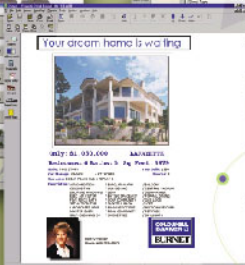

Report Writer