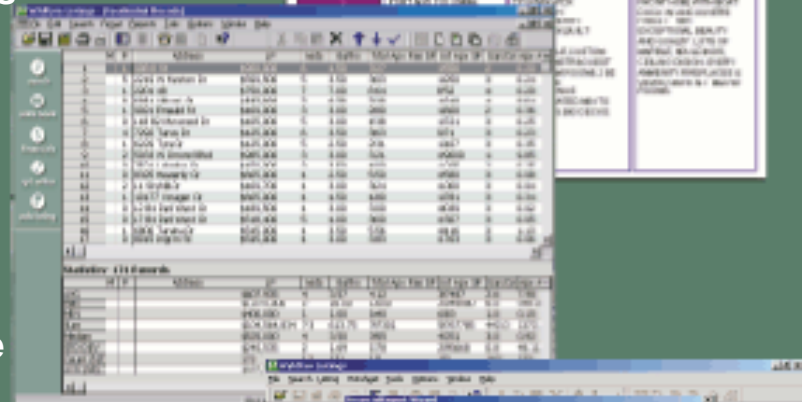

wyldfyre™ 6 listings™

MAKE YOUR MLS MORE

POWERFUL

PORTABLE

FLEXIBLE

SAVE TIME – ONE TOOL

- Search, Pick, Print, Show
- Search, Pick, E-mail, Go
- Click Twice, quick stats, get smart
- Friendly with most E-mail programs

GO OFFLINE

- Portable, Sortable, MLS database
- Be a silent salesman with Autoplay

HAVE IT YOUR WAY

- Easy for beginners, powerful for the advanced
- Easy to design custom flyers and reports
- Quick access to favorite web sites
- Vertical reports with pictures in a flash
- Expanded report styles, not just 'standards'