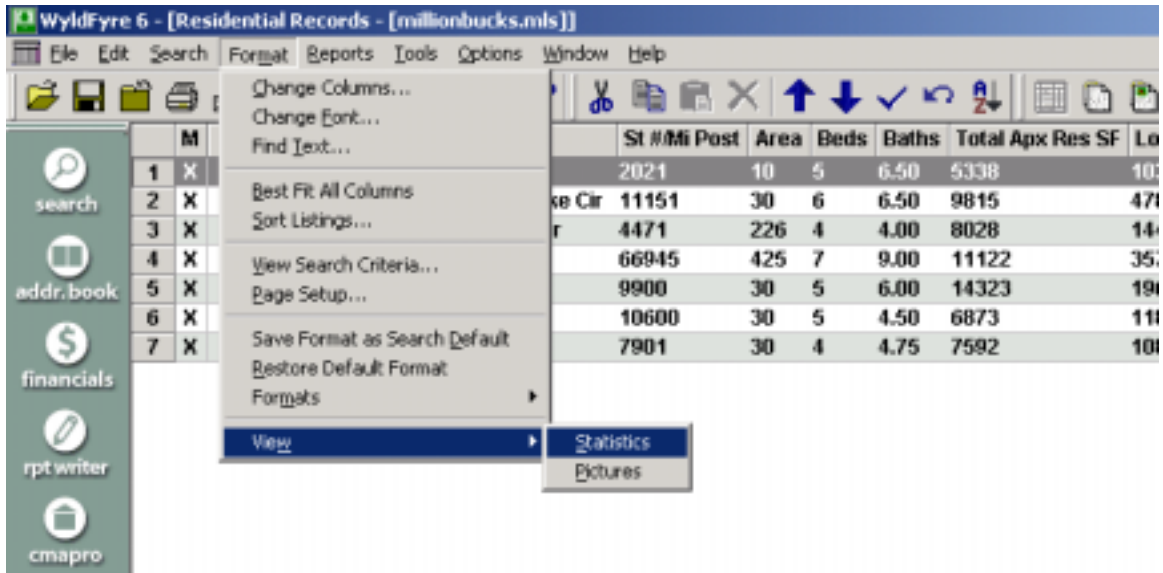

WyldFyre™ View Statistics Help

View Property Listing Table Statistics

To view the statistics associated to each of the numeric fields, click *Format*, then *View* and then *Statistics*.

The statistics associated to the numeric fields are displayed in the lower portion of the window.