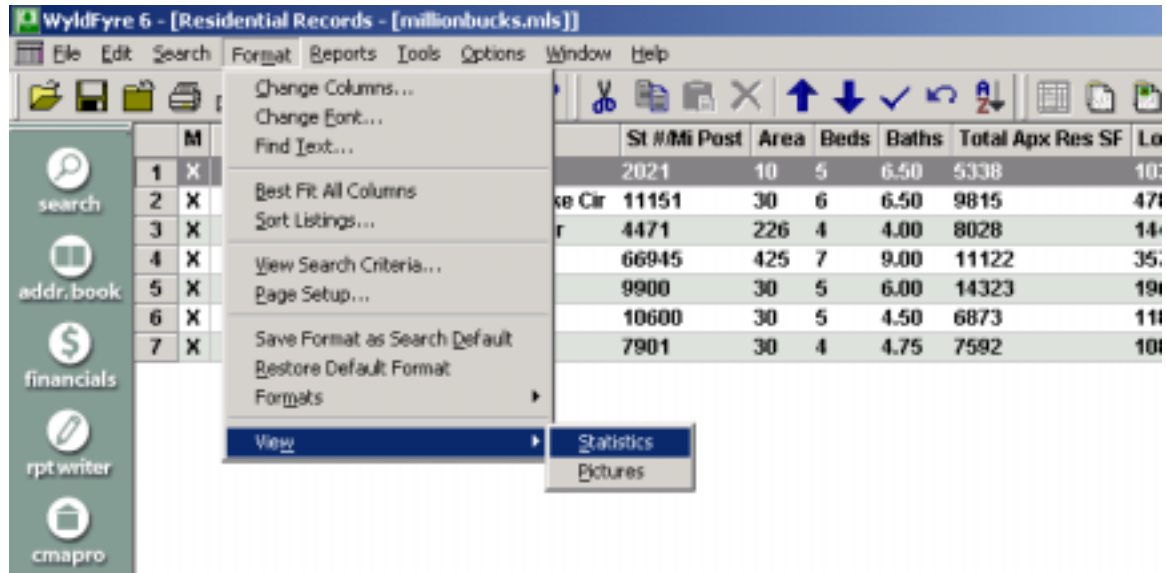

WyldFyre™ View Statistics Help

View Property Listing Table Statistics

To view the statistics associated to each of the numeric fields, click *Format*, then *View* and then *Statistics*.

The statistics associated to the numeric fields are displayed in the lower portion of the window.